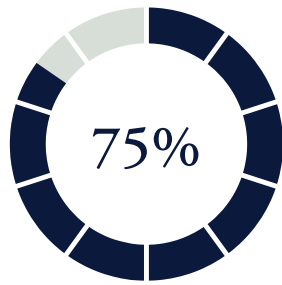

Bosworth
Independent
School

Bosworth Independent School University Destinations 2025

of A Level students achieved A*- C Grades

of UFP students achieved A*- C Grades

Bosworth Independent School welcomes students pursuing varied academic and professional ambitions. Recognising every student as an individual, the School empowers students to thrive within and beyond the classroom.

In 2025, Bosworth students have progressed to top UK destinations including, Durham University, Imperial College London and University of Warwick which are all top 10 UK universities*.

Reflecting our students' diverse academic interests and ambitions, Class of 2025 students will be studying undergraduate degrees in Medicine, Law, Mechanical Engineering and Physics. Every student receives dedicated, tailored support with their university applications. Students are guided by a dedicated Higher Education Officer to make informed choices about which universities and degrees are best for them.

*According to The Times and Sunday Times Good University Guide 2026

Minkyu, South Korea

Course: A Level

Subjects and Grades:

Mathematics - A*

Physics - A*

Further Mathematics - A*

Destination: Imperial College London