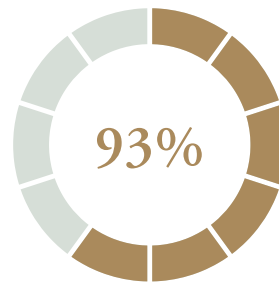

Bosworth
Independent
School

Bosworth Independent School University Destinations 2025

of A Level students achieved A*- C Grades

of UFP students achieved A*- C Grades

Bosworth Independent School welcomes students pursuing varied academic and professional ambitions. Recognising every student as an individual, the School empowers students to thrive within and beyond the classroom.

In 2025, Bosworth students have progressed to top UK destinations including, Durham University, Imperial College London and University of Warwick which are all top 10 UK universities*.

Reflecting our students' diverse academic interests and ambitions, Class of 2025 students will be studying undergraduate degrees in Medicine, Law, Mechanical Engineering and Physics. Every student receives dedicated, tailored support with their university applications. Students are guided by a dedicated Higher Education Officer to make informed choices about which universities and degrees are best for them.